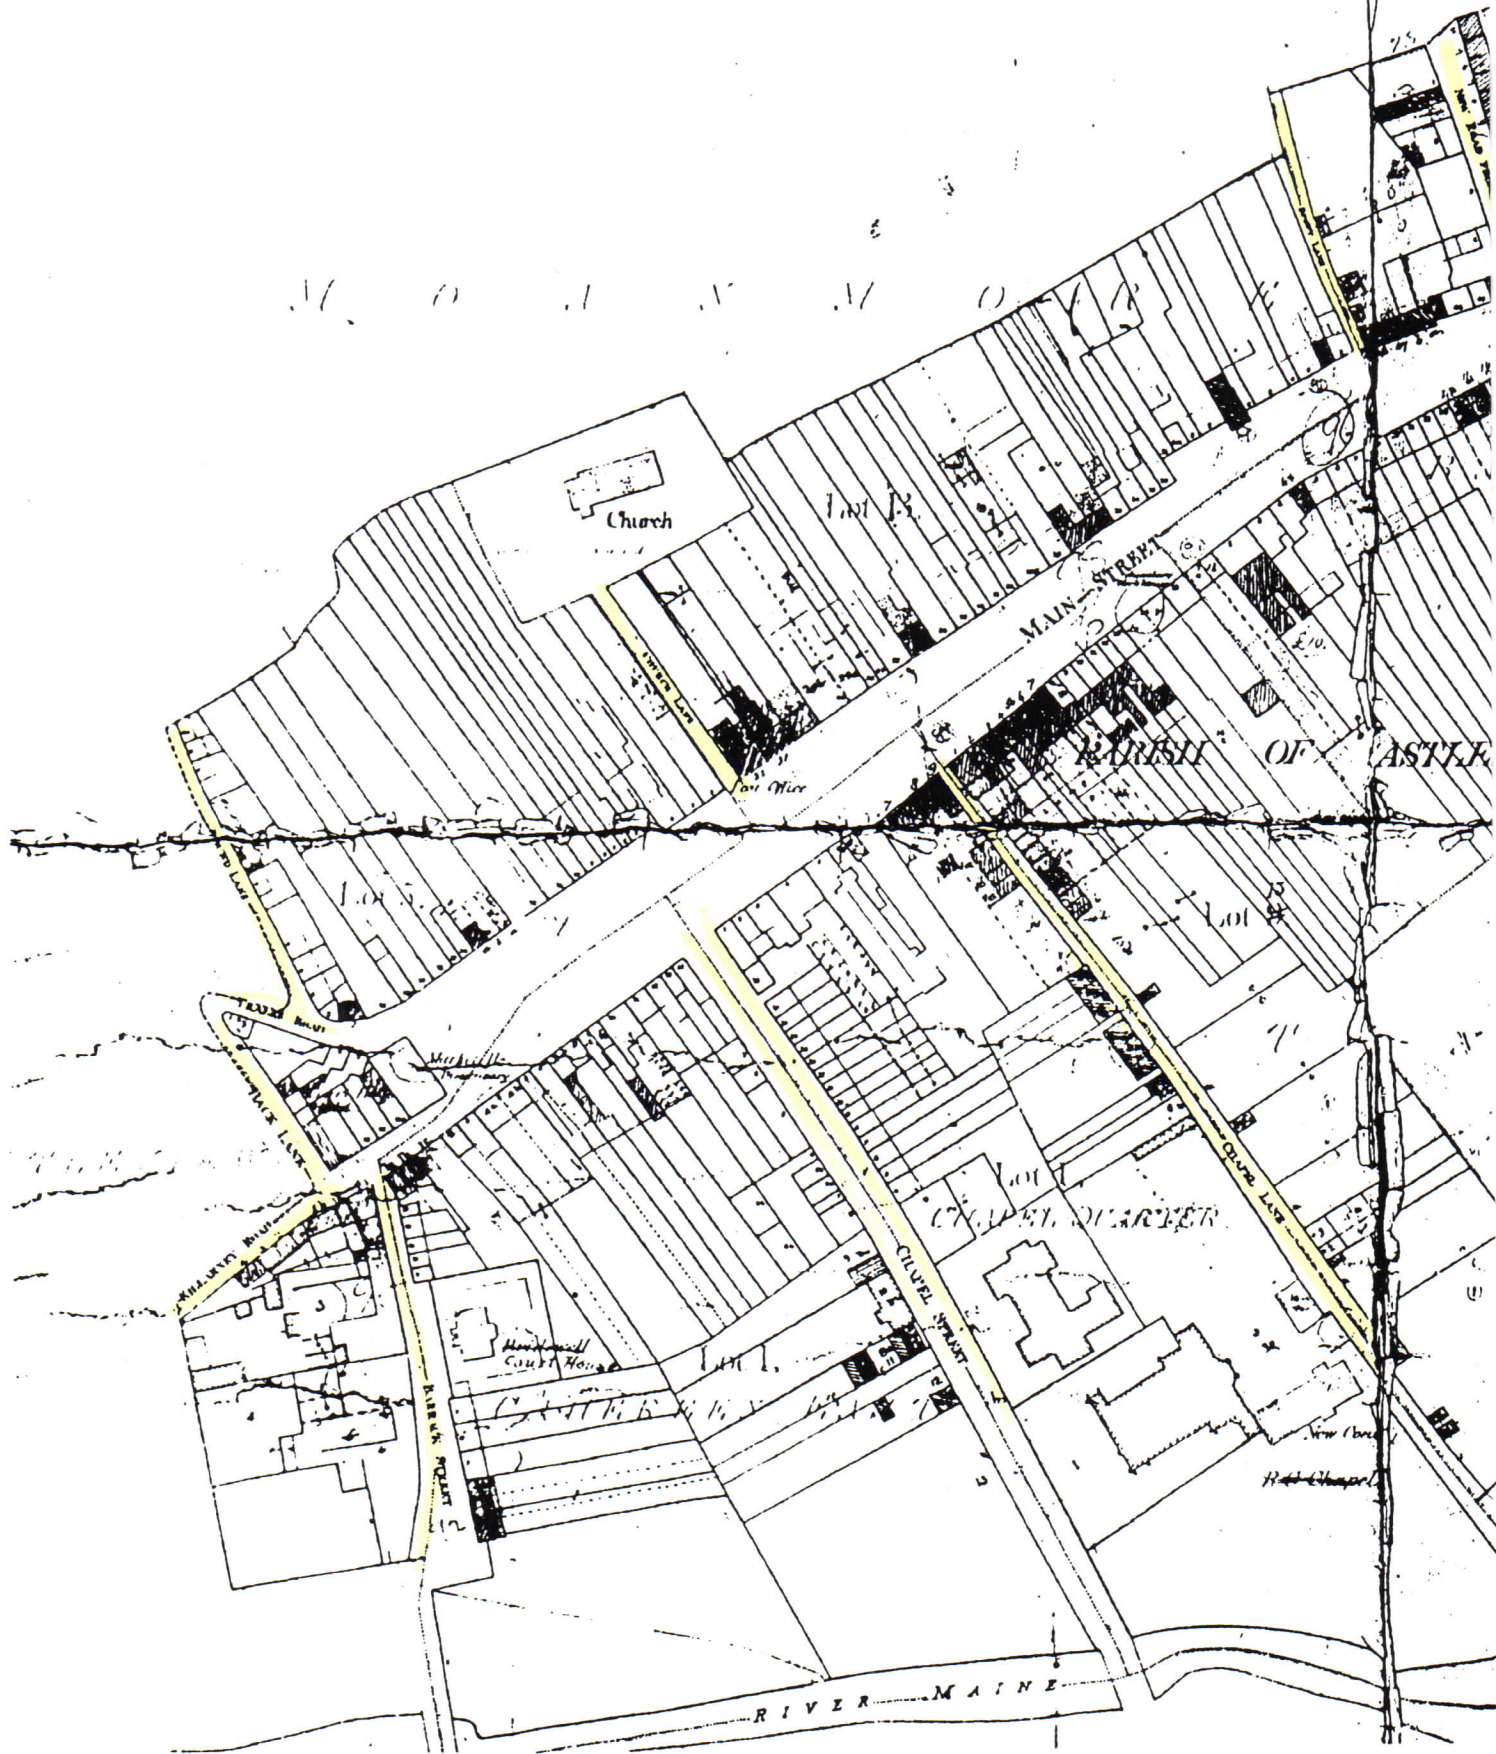

# CASTLEISLAND

Scale, 60 Inches to One Statute Mile.